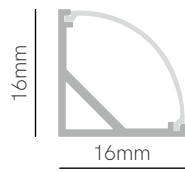

Box 14

\*Useful area: 10x5mm.

Technical Information

Version	Box 14
Max. power	15W
Installation	Surface
Material	Aluminium
Finishes	Aluminium
Code	14119 <input type="checkbox"/>

Accessories

Diffuser PC  
Opal 70%  
 14480